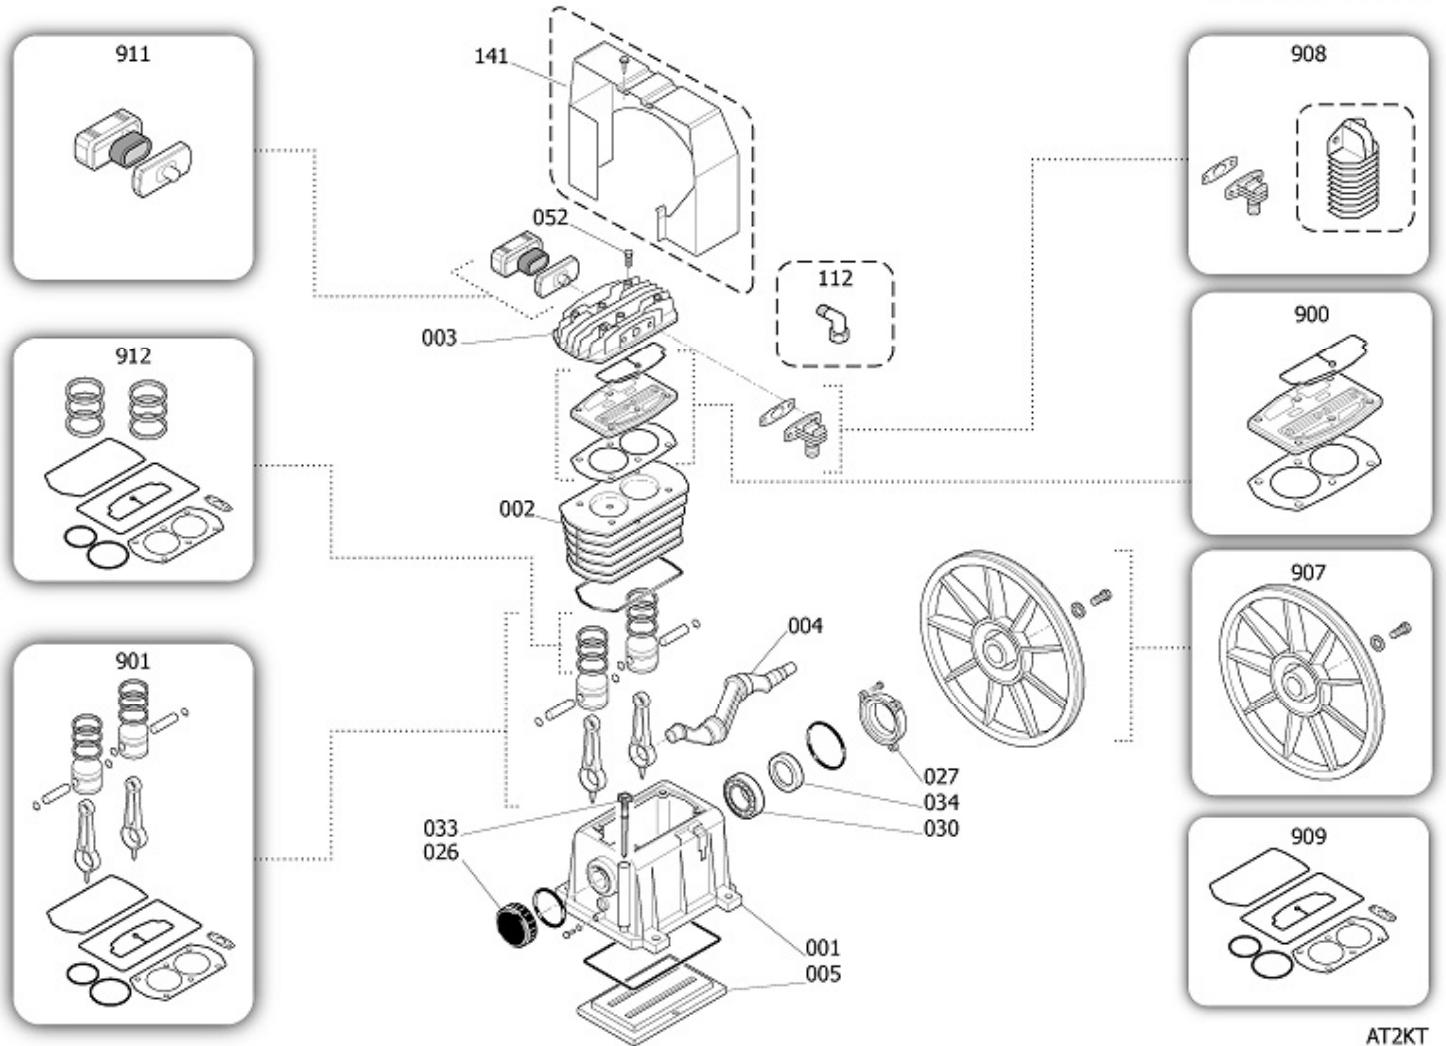

Pos	Component	MU	Multiplier
36	4105234	ARANDELA VOLANTE	PZ 1,0
104	9083711	PUÑO	PZ 1,0
105	9048007	VALVULA DE AJUSTE	PZ 1,0
107	9047079	GRIFO DESCARGA CONDENSACION	PZ 1,0
108	9051305	REDUCTOR PRESION	PZ 1,0
109	9052805	MANOMETRO	PZ 1,0
110	9049315	VALVULA DE SEGURIDAD	PZ 1,0
125	9076034	POLEA	PZ 1,0
126	9075036	CORREA POLY V	PZ 1,0
127	9270046	RILSAN 4X6 NEGRO	MT 0,8
131	4100688	PRESOSTATO COMPLETO	PZ 1,0
132	9065847	CABLE DE ALIMENTACION	PZ 1,0
135	84405CA	MOTOR	PZ 1,0
142	4101125	PROTECCION PARA CORREA	PZ 1,0
145	9043560	TUBO IMPULSION	PZ 1,0
200	41P0017SGL	GRUPO CABEZAL	PZ 1,0
300	9421607	KIT RUEDAS/PIES	PZ 1,0

AT2KT

Pos	Component	MU	Multiplier
1	4105267	PZ	1,0
2	4105275SGL	PZ	1,0
3	4105259	PZ	1,0
4	4105269	PZ	1,0
5	4105257	PZ	1,0
26	4105254	PZ	1,0
27	4105253	PZ	1,0
30	9170116	PZ	1,0
33	4105289	PZ	1,0
34	9163010	PZ	1,0
52	4101047	PZ	1,0
141	4105261	PZ	1,0
900	9434A00	PZ	1,0
901	9434B01	PZ	1,0
907	9434Y13	PZ	1,0
908	9434E01	PZ	1,0
909	9434F00	PZ	1,0
911	4105291	PZ	1,0
912	9434C01	PZ	1,0